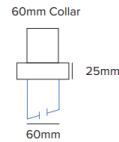

TECHNICAL DATA

IP Rating	IP36
Lamp Options	40W BC Lampholder ES Lampholder on request
Fitting Colours	Black (B) White (W) Green (G)
Lens Colour	Opal
Post options	82mm with BC Lampholder (ES Lampholder on request) 60mm with ES Lampholder * Powdercoated Aluminium Posts available on request. * Post & Flange Base are sold separately

Materials Base- Polypropylene | Lens- Polyethylene

Warranty 3 years

Products Code	Codes Description
B500H-BO	Bullet Light Head 40W BC Lampholder Black Opal
B500B-BO	Bullet Light Wall Bracket 40W BC Lampholder Black Opal
B500N-BO	Bullet Light Newell 40W BC Lampholder Black Opal
B500H-60	Bullet Light Head Only ES Lampholder on 60mm Collar Black Opal
BS500H-BO	Bullet Light Head 40W BC Lampholder Black Opal
BS500B-BO	Bullet Light Wall Bracket 40W BC Lampholder Black Opal