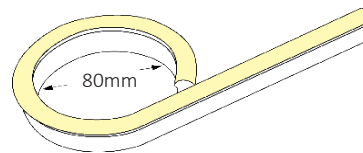

270° LED CURVE TUBE HORIZONTAL BEND 15.5 x 27mm

A flexible, simple LED linear lighting system made from durable PVC. It has multiple applications including architectural interiors and exteriors, commercial applications, from joinery to neon signage and decorative sculptural elements.

TECHNICAL DATA

Input Power	24V DC
CRI	> 90
IP Rating	IP67 (Screwed End Connectors) IP68 (Moulded Cable End)
Bend Radius	Horizontal - 80mm Min. Radius
Max. Length	5m (single input power) 10m (double input power)
Dimensions	15.5 x 27mm
Dimming Type	Triac Dali Bluetooth
Watts per meter	12W
CCT & Lumens per meter	3000K 785lm
Mounting	Mounting Clip Aluminium Mounting Channel
Connectors	Integral End Cap (Front / Side / Bottom) Silicone End Cap (Front / Side / Bottom)
Product Code	DL-CTHP-1527-270

SILICONE END CAP (SC)

ALUMINIUM MOUNTING CLIP

Aluminium Mounting Clip
14.3mm (W) x 17.6mm (H)

ALUMINIUM MOUNTING CHANNEL

Aluminum Channel
14.3mm (W) x 17.6mm (H)
**available in 1m lengths*

TECHNICAL DRAWINGS

15.5mm

Horizontal Bend

Minimum Bending Radius 80mm

ORDERING GUIDE

Mode	IP	Curve Tube Length	Dimming	Colour (CCT)	Mounting	Connector
DL-CTHP-1527-270	IP67 IP67 IP68 IP68	5m 5m 10m 10m Custom C	Dali DD Bluetooth BB Triac TR	3000K 3K	Aluminium Clip Aluminium Channel	Integral Cap- End Cable ICEC Integral Cap- Side Cable ICSC Integral Cap- Bottom Cable ICBC Silicone Cap- End Cable SCEC Silicone Cap- Side Cable SCSC Silicone Cap- Bottom Cable SCBC