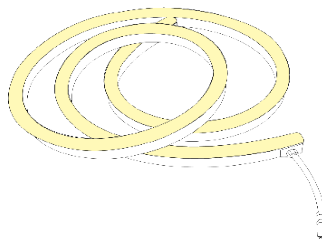

270° LED CURVE TUBE HORIZONTAL BEND 15.5 x 27mm

A flexible, simple LED linear lighting system made from durable PVC. It has multiple applications including architectural interiors and exteriors, commercial applications, from joinery to neon signage and decorative sculptural elements.

Indoor/Outdoor | Recessed | Architectural Details

DL-CTHP-1527-270

PRODUCT CODE

CONNECTION & MOUNTING

INTEGRAL END CAP (IC)

END CABLE (EC)

SIDE CABLE (SC)

BOTTOM CABLE (BC)

SILICONE END CAP (SC)

ALUMINIUM MOUNTING CLIP

Aluminium Mounting Clip
14.3mm (W) x 17.6mm (H)

ALUMINIUM MOUNTING CHANNEL

Aluminum Channel
14.3mm (W) x 17.6mm (H)
**available in 1m lengths*

TECHNICAL DRAWINGS

15.5mm

Horizontal Bend

Minimum Bending Radius 80mm

ORDERING GUIDE

Mode	IP	Curve Tube Length	Dimming	Colour (CCT)	Mounting	Connector
DL-CTHP-1527-270	IP67 IP67 IP68 IP68	5m 5m 10m 10m Custom C	Dali DD Bluetooth BB Triac TR	3000K 3K	Aluminium Clip Aluminium Channel	Integral Cap- End Cable ICEC Integral Cap- Side Cable ICSC Integral Cap- Bottom Cable ICBC Silicone Cap- End Cable SCEC Silicone Cap- Side Cable SCSC Silicone Cap- Bottom Cable SCBC