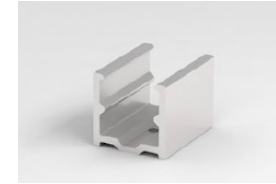

270° LED CURVE TUBE HORIZONTAL BEND 15.5 x 27mm

A flexible, simple LED linear lighting system made from durable PVC. It has multiple applications including architectural interiors and exteriors, commercial applications, from joinery to neon signage and decorative sculptural elements.

TECHNICAL DATA

Input Power	24V DC
CRI	> 90
IP Rating	IP67 (Screwed End Connectors) IP68 (Moulded Cable End)
Bend Radius	Horizontal - 80mm Min. Radius
Max. Length	5m (single input power) 10m (double input power)
Dimensions	15.5 x 27mm
Dimming Type	Triac Dali Bluetooth
Watts per meter	12W
CCT & Lumens per meter	3000K 785lm
Mounting	Mounting Clip Aluminium Mounting Channel
Connectors	Integral End Cap (Front / Side / Bottom) Silicone End Cap (Front / Side / Bottom)
Product Code	DL-CTHP-1527-270

Indoor/Outdoor | Recessed | Architectural Details

DL-CTHP-1527-270

PRODUCT CODE

CONNECTION & MOUNTING

INTEGRAL END CAP (IC)

END CABLE (EC)

SIDE CABLE (SC)

BOTTOM CABLE (BC)

SILICONE END CAP (SC)

ALUMINIUM MOUNTING CLIP

Aluminium Mounting Clip
14.3mm (W) x 17.6mm (H)

ALUMINIUM MOUNTING CHANNEL

Aluminum Channel
14.3mm (W) x 17.6mm (H)
**available in 1m lengths*

TECHNICAL DRAWINGS