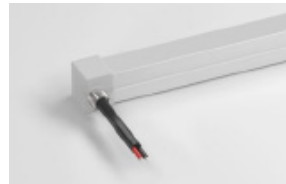

270° LED CURVE TUBE HORIZONTAL BEND 15.5 x 27mm

A flexible, simple LED linear lighting system made from durable PVC. It has multiple applications including architectural interiors and exteriors, commercial applications, from joinery to neon signage and decorative sculptural elements.

TECHNICAL DATA

Input Power	24V DC
CRI	> 90
IP Rating	IP67 (Screwed End Connectors) IP68 (Moulded Cable End)
Bend Radius	Horizontal - 80mm Min. Radius
Max. Length	5m (single input power) 10m (double input power)
Dimensions	15.5 x 27mm
Dimming Type	Triac Dali Bluetooth
Watts per meter	12W
CCT & Lumens per meter	3000K 785lm
Mounting	Mounting Clip Aluminium Mounting Channel
Connectors	Integral End Cap (Front / Side / Bottom) Silicone End Cap (Front / Side / Bottom)
Product Code	DL-CTHP-1527-270

Indoor/Outdoor | Recessed | Architectural Details

DL-CTHP-1527-270

PRODUCT CODE

CONNECTION & MOUNTING

INTEGRAL END CAP (IC)

END CABLE (EC)

SIDE CABLE (SC)

BOTTOM CABLE (BC)

SILICONE END CAP (SC)

ALUMINIUM MOUNTING CLIP

Aluminium Mounting Clip
14.3mm (W) x 17.6mm (H)

ALUMINIUM MOUNTING CHANNEL

Aluminum Channel
14.3mm (W) x 17.6mm (H)
**available in 1m lengths*

TECHNICAL DRAWINGS