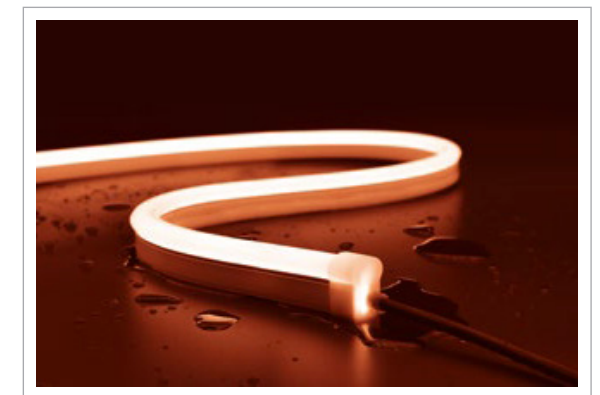

270° LED CURVE TUBE HORIZONTAL BEND 15.5 x 27mm

A flexible, simple LED linear lighting system made from durable PVC. It has multiple applications including architectural interiors and exteriors, commercial applications, from joinery to neon signage and decorative sculptural elements.

Indoor/Outdoor | Recessed | Architectural Details

DL-CTHP-1527-270

PRODUCT CODE

CONNECTION & MOUNTING

INTEGRAL END CAP (IC)

END CABLE (EC)

SIDE CABLE (SC)

BOTTOM CABLE (BC)

SILICONE END CAP (SC)

ALUMINIUM MOUNTING CLIP

Aluminium Mounting Clip
14.3mm (W) x 17.6mm (H)

ALUMINIUM MOUNTING CHANNEL

Aluminum Channel
14.3mm (W) x 17.6mm (H)
**available in 1m lengths*

TECHNICAL DRAWINGS

15.5mm

Horizontal Bend

Minimum Bending Radius 80mm

ORDERING GUIDE

Mode	IP	Curve Tube Length	Dimming	Colour (CCT)	Mounting	Connector
DL-CTHP-1527-270	IP67 IP67 IP68 IP68	5m 5m 10m 10m Custom C	Dali DD Bluetooth BB Triac TR	3000K 3K	Aluminium Clip Aluminium Channel	Integral Cap- End Cable ICEC Integral Cap- Side Cable ICSC Integral Cap- Bottom Cable ICBC Silicone Cap- End Cable SCEC Silicone Cap- Side Cable SCSC Silicone Cap- Bottom Cable SCBC