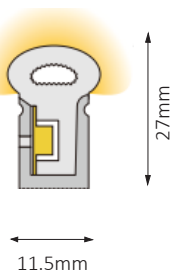

TECHNICAL DATA

Input Power	24V DC
CRI	> 90
IP Rating	IP67 (Screwed End Connectors) IP68 (Moulded Cable End)
Bend Radius	Horizontal - 80mm Min. Radius
Max. Length	5m (single input power) 10m (double input power)
Dimensions	15.5 x 27mm
Dimming Type	Triac Dali Bluetooth
Watts per meter	12W
CCT & Lumens per meter	3000K 785lm
Mounting	Mounting Clip Aluminium Mounting Channel
Connectors	Integral End Cap (Front / Side / Bottom) Silicone End Cap (Front / Side / Bottom)
Product Code	DL-CTHP-1527-270

Indoor/Outdoor | Recessed | Architectural Details

DL-CTHP-1527-270

PRODUCT CODE

CONNECTION & MOUNTING

INTEGRAL END CAP (IC)

END CABLE (EC)

SIDE CABLE (SC)

BOTTOM CABLE (BC)

SILICONE END CAP (SC)

ALUMINIUM MOUNTING CLIP

Aluminium Mounting Clip
14.3mm (W) x 17.6mm (H)

ALUMINIUM MOUNTING CHANNEL

Aluminum Channel
14.3mm (W) x 17.6mm (H)
**available in 1m lengths*

TECHNICAL DRAWINGS

15.5mm

Horizontal Bend

Minimum Bending Radius 80mm

ORDERING GUIDE

Mode	IP	Curve Tube Length	Dimming	Colour (CCT)	Mounting	Connector
DL-CTHP-1527-270	IP67 IP67 IP68 IP68	5m 5m 10m 10m Custom C	Dali DD Bluetooth BB Triac TR	3000K 3K	Aluminium Clip Aluminium Channel	Integral Cap- End Cable ICEC Integral Cap- Side Cable ICSC Integral Cap- Bottom Cable ICBC Silicone Cap- End Cable SCEC Silicone Cap- Side Cable SCSC Silicone Cap- Bottom Cable SCBC