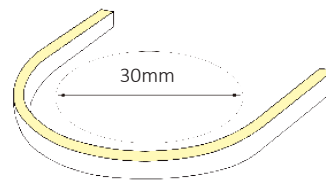

CURVE TUBE HORIZONTAL BEND 4 x 8mm

Linear Flexible Light Source. Compact size, IP67 and resistant to solvent & saltwater. Suitable for internal & external applications.

TECHNICAL DATA

Input Power	24V DC	
CRI	> 90	
IP Rating	IP67	
Bend Radius	Horizontal - 30mm Min. Radius	
Max. Length	5m (single input power)	
	10m (double input power)	
Dimensions	4 x 8mm	
Dimming Type	Triac	
	Dali	
	Bluetooth	
Watts per meter	6W	
CCT & Lumens per meter	2700K	220lm
	3000K	255lm
	4000K	215lm
	5000K	220lm
Mounting	Mounting Clip	
	Aluminium Mounting Channel	
Connectors	Integral End Cap (Front / Side / Bottom)	
	Silicone End Cap (Front / Side / Bottom)	
Product Code	DL-CTHS-0408	

Indoor/Outdoor | Recessed | Architectural Details

DL-CTHS-0408

PRODUCT CODE

CONNECTION & MOUNTING

Aluminium Mounting Clip
6.5mm (W) x 7.2mm (H)

Aluminum Channel
6.5mm (W) x 7.2mm (H) x 1000mm (L)
**available in 1m lengths*

TECHNICAL DRAWINGS

Horizontal Bend

Minimum Bending Radius 80mm

ORDERING GUIDE

Mode	IP	Curve Tube Length	Dimming	Colour (CCT)	Mounting	Connector
DL-CTHS-0408	IP67 IP67	5m 5m 10m 10m Custom C	Dali DD Bluetooth BB Triac TR	2700K 27K 3000K 3K 4000K 4K 5000K 5K 6000k 6K Red R Green G Blue B Yellow Y Pink P	Mounting Clip Aluminium Channel	Integral Cap IC Silicone Cap SC