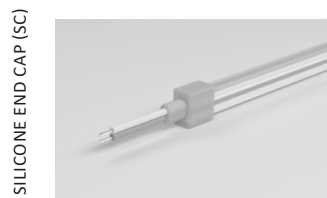

CURVE TUBE HORIZONTAL BEND 4 x 8mm

Linear Flexible Light Source. Compact size, IP67 and resistant to solvent & saltwater. Suitable for internal & external applications.

TECHNICAL DATA

Input Power	24V DC	
CRI	> 90	
IP Rating	IP67	
Bend Radius	Horizontal - 30mm Min. Radius	
Max. Length	5m (single input power)	
	10m (double input power)	
Dimensions	4 x 8mm	
Dimming Type	Triac	
	Dali	
	Bluetooth	
Watts per meter	6W	
CCT & Lumens per meter	2700K	220lm
	3000K	255lm
	4000K	215lm
	5000K	220lm
Mounting	Mounting Clip	
	Aluminium Mounting Channel	
Connectors	Integral End Cap (Front / Side / Bottom)	
	Silicone End Cap (Front / Side / Bottom)	
Product Code	DL-CTHS-0408	

Indoor/Outdoor | Recessed | Architectural Details

DL-CTHS-0408

PRODUCT CODE

CONNECTION & MOUNTING

Aluminium Mounting Clip
6.5mm (W) x 7.2mm (H)

Aluminum Channel
6.5mm (W) x 7.2mm (H) x 1000mm (L)
**available in 1m lengths*

TECHNICAL DRAWINGS

Horizontal Bend

Minimum Bending Radius 80mm

ORDERING GUIDE

Mode	IP	Curve Tube Length	Dimming	Colour (CCT)	Mounting	Connector
DL-CTHS-0408	IP67 IP67	5m 5m 10m 10m Custom C	Dali DD Bluetooth BB Triac TR	2700K 27K 3000K 3K 4000K 4K 5000K 5K 6000k 6K Red R Green G Blue B Yellow Y Pink P	Mounting Clip Aluminium Channel	Integral Cap IC Silicone Cap SC

Code Example: DL-CTHS-0408 - IP67 - 5M - DD - 27K

* Mounting Options are purchased separately as per codes below:

ALUMINIUM CLIP: DL-CTHS-MC-ALU-0408

ALUMINIUM CHANNEL: DL-CTHS-CH-0408

DUX LIGHTING

4 Villiers Drive, Currumbin
Queensland 4223
Phone: +61 7 5598 1216