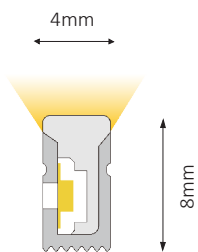

CURVE TUBE HORIZONTAL BEND 4 x 8mm

Linear Flexible Light Source. Compact size, IP67 and resistant to solvent & saltwater. Suitable for internal & external applications.

TECHNICAL DATA

Input Power	24V DC	
CRI	> 90	
IP Rating	IP67	
Bend Radius	Horizontal - 30mm Min. Radius	
Max. Length	5m (single input power)	
	10m (double input power)	
Dimensions	4 x 8mm	
Dimming Type	Triac	
	Dali	
	Bluetooth	
Watts per meter	6W	
CCT & Lumens per meter	2700K	220lm
	3000K	255lm
	4000K	215lm
	5000K	220lm
Mounting	Mounting Clip	
	Aluminium Mounting Channel	
Connectors	Integral End Cap (Front / Side / Bottom)	
	Silicone End Cap (Front / Side / Bottom)	
Product Code	DL-CTHS-0408	

Indoor/Outdoor | Recessed | Architectural Details

DL-CTHS-0408

PRODUCT CODE

CONNECTION & MOUNTING

Aluminium Mounting Clip
6.5mm (W) x 7.2mm (H)

Aluminum Channel
6.5mm (W) x 7.2mm (H) x 1000mm (L)
**available in 1m lengths*

TECHNICAL DRAWINGS

Horizontal Bend

Minimum Bending Radius 80mm

ORDERING GUIDE

Mode	IP	Curve Tube Length	Dimming	Colour (CCT)	Mounting	Connector
DL-CTHS-0408	IP67 IP67	5m 5m 10m 10m Custom C	Dali DD Bluetooth BB Triac TR	2700K 27K 3000K 3K 4000K 4K 5000K 5K 6000k 6K Red R Green G Blue B Yellow Y Pink P	Mounting Clip Aluminium Channel	Integral Cap IC Silicone Cap SC

Code Example: DL-CTHS-0408 - IP67 - 5M - DD - 27K

* Mounting Options are purchased separately as per codes below:

ALUMINIUM CLIP: DL-CTHS-MC-ALU-0408

ALUMINIUM CHANNEL: DL-CTHS-CH-0408

DUX LIGHTING

4 Villiers Drive, Currumbin
Queensland 4223
Phone: +61 7 5598 1216