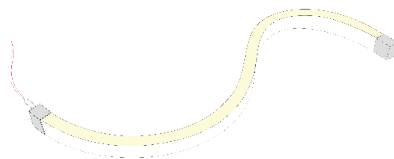

CURVE TUBE HORIZONTAL BEND 4 x 8mm

Linear Flexible Light Source. Compact size, IP67 and resistant to solvent & saltwater. Suitable for internal & external applications.

TECHNICAL DATA

Input Power	24V DC	
CRI	> 90	
IP Rating	IP67	
Bend Radius	Horizontal - 30mm Min. Radius	
Max. Length	5m (single input power)	
	10m (double input power)	
Dimensions	4 x 8mm	
Dimming Type	Triac	
	Dali	
	Bluetooth	
Watts per meter	6W	
CCT & Lumens per meter	2700K	220lm
	3000K	255lm
	4000K	215lm
	5000K	220lm
Mounting	Mounting Clip	
	Aluminium Mounting Channel	
Connectors	Integral End Cap (Front / Side / Bottom)	
	Silicone End Cap (Front / Side / Bottom)	
Product Code	DL-CTHS-0408	

Indoor/Outdoor | Recessed | Architectural Details

DL-CTHS-0408

PRODUCT CODE

CONNECTION & MOUNTING

Aluminium Mounting Clip
6.5mm (W) x 7.2mm (H)

Aluminum Channel
6.5mm (W) x 7.2mm (H) x 1000mm (L)
**available in 1m lengths*

TECHNICAL DRAWINGS

Horizontal Bend

Minimum Bending Radius 80mm

ORDERING GUIDE

Mode	IP	Curve Tube Length	Dimming	Colour (CCT)	Mounting	Connector
DL-CTHS-0408	IP67 IP67	5m 5m 10m 10m Custom C	Dali DD Bluetooth BB Triac TR	2700K 27K 3000K 3K 4000K 4K 5000K 5K 6000k 6K Red R Green G Blue B Yellow Y Pink P	Mounting Clip Aluminium Channel	Integral Cap IC Silicone Cap SC