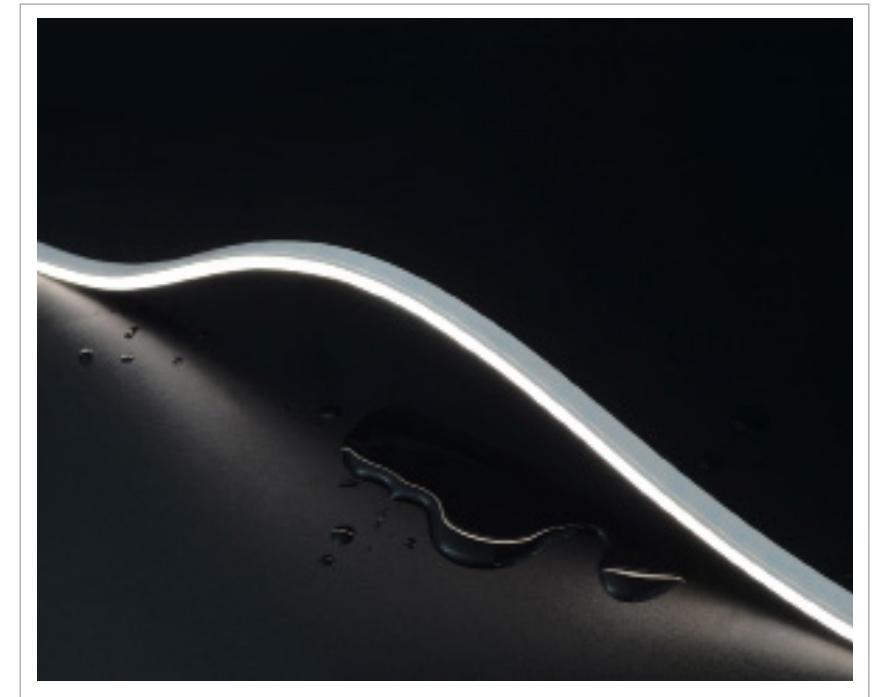

CURVE TUBE HORIZONTAL BEND 4 x 8mm

Linear Flexible Light Source. Compact size, IP67 and resistant to solvent & saltwater. Suitable for internal & external applications.

TECHNICAL DATA

Input Power	24V DC	
CRI	> 90	
IP Rating	IP67	
Bend Radius	Horizontal - 30mm Min. Radius	
Max. Length	5m (single input power)	
	10m (double input power)	
Dimensions	4 x 8mm	
Dimming Type	Triac	
	Dali	
	Bluetooth	
Watts per meter	6W	
CCT & Lumens per meter	2700K	220lm
	3000K	255lm
	4000K	215lm
	5000K	220lm
Mounting	Mounting Clip	
	Aluminium Mounting Channel	
Connectors	Integral End Cap (Front / Side / Bottom)	
	Silicone End Cap (Front / Side / Bottom)	
Product Code	DL-CTHS-0408	

Indoor/Outdoor | Recessed | Architectural Details

DL-CTHS-0408

PRODUCT CODE

CONNECTION & MOUNTING

Aluminium Mounting Clip
6.5mm (W) x 7.2mm (H)

Aluminum Channel
6.5mm (W) x 7.2mm (H) x 1000mm (L)
**available in 1m lengths*