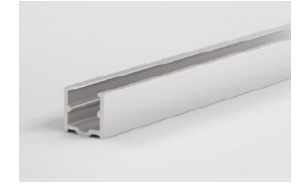

CURVE TUBE HORIZONTAL BEND 06 x 12mm

Linear Flexible Light Source. Compact size, IP67 and resistant to solvent & saltwater. Suitable for internal & external applications.

TECHNICAL DATA

Input Power	24V DC
CRI	90+
IP Rating	IP67
Bend Radius	Vertical - 50mm Min. Radius
Max. Length	5m (single input power) 10m (double input power)
Dimensions	06 x 12mm
Dimming Type	Triac Dali Bluetooth
Watts per meter	10W

Product Code DL-CTHS-0612

Indoor/Outdoor | Recessed | Architectural Details

DL-CTHS-0612
PRODUCT CODE

CONNECTION & MOUNTING

INTEGRAL END CAP (IC)

END CABLE (EC)

SIDE CABLE (SC)

BOTTOM CABLE (BC)

SILICONE END CAP (SC)

ALUMINIUM MOUNTING CLIP

Aluminium Mounting Clip
8mm (W) x 13mm (H)

ALUMINIUM MOUNTING CHANNEL

Aluminum Channel
8mm (W) x 13mm (H)

**available in 1m lengths*

TECHNICAL DRAWINGS

06mm

12mm

Horizontal Bend

Minimum Bending Radius 50mm

50mm

ORDERING GUIDE

Mode	IP	Curve Tube Length	Dimming	Colour (CCT)	Mounting	Connector
DL-CTHS-0612	IP67 IP67	5m 5m 10m 10m Custom C	Dali DD Bluetooth BB Triac TR	2700K 27K 3000K 3K 4000K 4K 5000K 5K 6000k 6K Red R Green G Blue B Yellow Y Pink P	Aluminium Clip Aluminium Channel	Integral Cap- End Cable ICEC Integral Cap- Side Cable ICSC Integral Cap- Bottom Cable ICBC Silicone Cap- End Cable SCEC Silicone Cap- Side Cable SCSC Silicone Cap- Bottom Cable SCBC