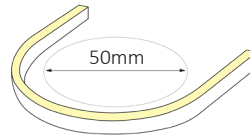

Product Code DL-CTHS-0612

Indoor/Outdoor | Recessed | Architectural Details

DL-CTHS-0612
PRODUCT CODE

CONNECTION & MOUNTING

INTEGRAL END CAP (IC)

END CABLE (EC)

SIDE CABLE (SC)

BOTTOM CABLE (BC)

SILICONE END CAP (SC)

ALUMINIUM MOUNTING CLIP

Aluminium Mounting Clip
8mm (W) x 13mm (H)

ALUMINIUM MOUNTING CHANNEL

Aluminum Channel
8mm (W) x 13mm (H)

**available in 1m lengths*

TECHNICAL DRAWINGS

06mm

12mm

Horizontal Bend

Minimum Bending Radius 50mm

50mm

ORDERING GUIDE

Mode	IP	Curve Tube Length	Dimming	Colour (CCT)	Mounting	Connector
DL-CTHS-0612	IP67 IP67	5m 5m 10m 10m Custom C	Dali DD Bluetooth BB Triac TR	2700K 27K 3000K 3K 4000K 4K 5000K 5K 6000k 6K Red R Green G Blue B Yellow Y Pink P	Aluminium Clip Aluminium Channel	Integral Cap- End Cable ICEC Integral Cap- Side Cable ICSC Integral Cap- Bottom Cable ICBC Silicone Cap- End Cable SCEC Silicone Cap- Side Cable SCSC Silicone Cap- Bottom Cable SCBC