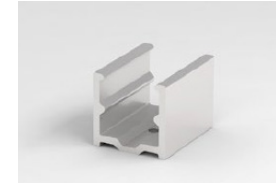

CURVE TUBE HORIZONTAL BEND 06 x 12mm

Linear Flexible Light Source. Compact size, IP67 and resistant to solvent & saltwater. Suitable for internal & external applications.

TECHNICAL DATA

Input Power	24V DC
CRI	90+
IP Rating	IP67
Bend Radius	Vertical - 50mm Min. Radius
Max. Length	5m (single input power) 10m (double input power)
Dimensions	06 x 12mm
Dimming Type	Triac Dali Bluetooth
Watts per meter	10W

Product Code DL-CTHS-0612

Indoor/Outdoor | Recessed | Architectural Details

DL-CTHS-0612
PRODUCT CODE

CONNECTION & MOUNTING

INTEGRAL END CAP (IC)

END CABLE (EC)

SIDE CABLE (SC)

BOTTOM CABLE (BC)

SILICONE END CAP (SC)

ALUMINIUM MOUNTING CLIP

Aluminium Mounting Clip
8mm (W) x 13mm (H)

ALUMINIUM MOUNTING CHANNEL

Aluminum Channel
8mm (W) x 13mm (H)

**available in 1m lengths*

TECHNICAL DRAWINGS

06mm