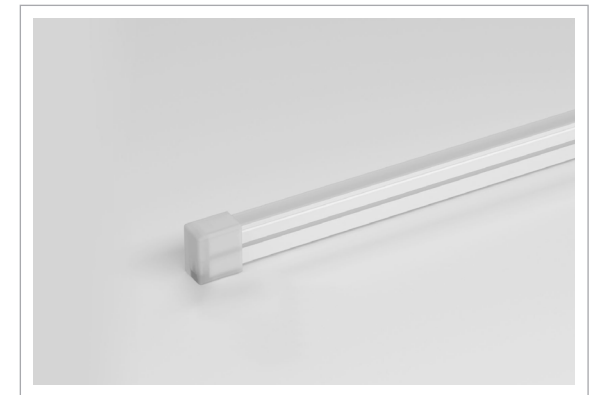

CURVE TUBE HORIZONTAL BEND 06 x 12mm

Linear Flexible Light Source. Compact size, IP67 and resistant to solvent & saltwater. Suitable for internal & external applications.

TECHNICAL DATA

Input Power	24V DC
CRI	90+
IP Rating	IP67
Bend Radius	Vertical - 50mm Min. Radius
Max. Length	5m (single input power) 10m (double input power)
Dimensions	06 x 12mm
Dimming Type	Triac Dali Bluetooth
Watts per meter	10W

Product Code DL-CTHS-0612

Indoor/Outdoor | Recessed | Architectural Details

DL-CTHS-0612
PRODUCT CODE

CONNECTION & MOUNTING

INTEGRAL END CAP (IC)

END CABLE (EC)

SIDE CABLE (SC)

BOTTOM CABLE (BC)

SILICONE END CAP (SC)

ALUMINIUM MOUNTING CLIP

Aluminium Mounting Clip
8mm (W) x 13mm (H)

ALUMINIUM MOUNTING CHANNEL

Aluminum Channel
8mm (W) x 13mm (H)

**available in 1m lengths*

TECHNICAL DRAWINGS

06mm

12mm

Horizontal Bend

Minimum Bending Radius 50mm

50mm

ORDERING GUIDE

Mode	IP	Curve Tube Length	Dimming	Colour (CCT)	Mounting	Connector
DL-CTHS-0612	IP67 IP67	5m 5m 10m 10m Custom C	Dali DD Bluetooth BB Triac TR	2700K 27K 3000K 3K 4000K 4K 5000K 5K 6000k 6K Red R Green G Blue B Yellow Y Pink P	Aluminium Clip Aluminium Channel	Integral Cap- End Cable ICEC Integral Cap- Side Cable ICSC Integral Cap- Bottom Cable ICBC Silicone Cap- End Cable SCEC Silicone Cap- Side Cable SCSC Silicone Cap- Bottom Cable SCBC