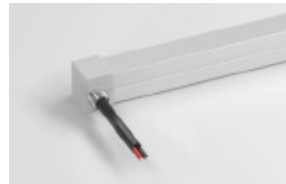

CURVE TUBE HORIZONTAL BEND 06 x 12mm

Linear Flexible Light Source. Compact size, IP67 and resistant to solvent & saltwater. Suitable for internal & external applications.

TECHNICAL DATA

Input Power	24V DC
CRI	90+
IP Rating	IP67
Bend Radius	Vertical - 50mm Min. Radius
Max. Length	5m (single input power) 10m (double input power)
Dimensions	06 x 12mm
Dimming Type	Triac Dali Bluetooth
Watts per meter	10W

Product Code DL-CTHS-0612

Indoor/Outdoor | Recessed | Architectural Details

DL-CTHS-0612
PRODUCT CODE

CONNECTION & MOUNTING

INTEGRAL END CAP (IC)

END CABLE (EC)

SIDE CABLE (SC)

BOTTOM CABLE (BC)

SILICONE END CAP (SC)

ALUMINIUM MOUNTING CLIP

Aluminium Mounting Clip
8mm (W) x 13mm (H)

ALUMINIUM MOUNTING CHANNEL

Aluminum Channel
8mm (W) x 13mm (H)

**available in 1m lengths*

TECHNICAL DRAWINGS

06mm