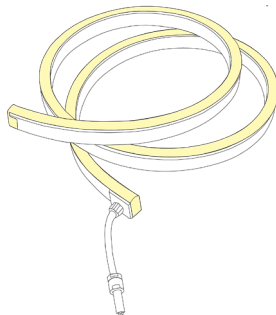

CURVE TUBE HORIZONTAL BEND 06 x 12mm

Linear Flexible Light Source. Compact size, IP67 and resistant to solvent & saltwater. Suitable for internal & external applications.

TECHNICAL DATA

Input Power	24V DC
CRI	90+
IP Rating	IP67
Bend Radius	Vertical - 50mm Min. Radius
Max. Length	5m (single input power) 10m (double input power)
Dimensions	06 x 12mm
Dimming Type	Triac Dali Bluetooth
Watts per meter	10W

Product Code DL-CTHS-0612

Indoor/Outdoor | Recessed | Architectural Details

DL-CTHS-0612
PRODUCT CODE

CONNECTION & MOUNTING

INTEGRAL END CAP (IC)

END CABLE (EC)

SIDE CABLE (SC)

BOTTOM CABLE (BC)

SILICONE END CAP (SC)

ALUMINIUM MOUNTING CLIP

Aluminium Mounting Clip
8mm (W) x 13mm (H)

ALUMINIUM MOUNTING CHANNEL

Aluminum Channel
8mm (W) x 13mm (H)

**available in 1m lengths*

TECHNICAL DRAWINGS

06mm

12mm

Horizontal Bend

Minimum Bending Radius 50mm

50mm

ORDERING GUIDE

Mode	IP	Curve Tube Length	Dimming	Colour (CCT)	Mounting	Connector
DL-CTHS-0612	IP67 IP67	5m 5m 10m 10m Custom C	Dali DD Bluetooth BB Triac TR	2700K 27K 3000K 3K 4000K 4K 5000K 5K 6000k 6K Red R Green G Blue B Yellow Y Pink P	Aluminium Clip Aluminium Channel	Integral Cap- End Cable ICEC Integral Cap- Side Cable ICSC Integral Cap- Bottom Cable ICBC Silicone Cap- End Cable SCEC Silicone Cap- Side Cable SCSC Silicone Cap- Bottom Cable SCBC