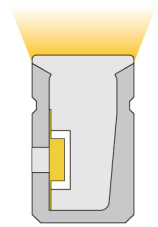

Product Code DL-CTHS-0612

Indoor/Outdoor | Recessed | Architectural Details

DL-CTHS-0612
PRODUCT CODE

CONNECTION & MOUNTING

INTEGRAL END CAP (IC)

END CABLE (EC)

SIDE CABLE (SC)

BOTTOM CABLE (BC)

SILICONE END CAP (SC)

ALUMINIUM MOUNTING CLIP

Aluminium Mounting Clip
8mm (W) x 13mm (H)

ALUMINIUM MOUNTING CHANNEL

Aluminum Channel
8mm (W) x 13mm (H)

**available in 1m lengths*

TECHNICAL DRAWINGS

06mm

12mm

Horizontal Bend

Minimum Bending Radius 50mm

50mm

ORDERING GUIDE

Mode	IP	Curve Tube Length	Dimming	Colour (CCT)	Mounting	Connector
DL-CTHS-0612	IP67 IP67	5m 5m 10m 10m Custom C	Dali DD Bluetooth BB Triac TR	2700K 27K 3000K 3K 4000K 4K 5000K 5K 6000k 6K Red R Green G Blue B Yellow Y Pink P	Aluminium Clip Aluminium Channel	Integral Cap- End Cable ICEC Integral Cap- Side Cable ICSC Integral Cap- Bottom Cable ICBC Silicone Cap- End Cable SCEC Silicone Cap- Side Cable SCSC Silicone Cap- Bottom Cable SCBC