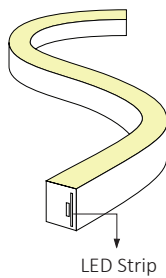

CURVE TUBE HORIZONTAL BEND 10 x 10mm

Linear Flexible Light Source. Compact size, IP67 and resistant to solvent & saltwater. Suitable for internal & external applications.

TECHNICAL DATA

Input Power	24V DC	
CRI	> 90	
IP Rating	IP67	
Bend Radius	Horizontal - 100mm Min. Radius	
Max. Length	5m (single power input)	
	10m (double power input)	
Dimensions	10 x 10mm	
	Triac	
	Dali	
Dimming Type	Bluetooth	
	10W	
Watts per meter	2700K	571lm
	3000K	623lm
	4000K	660lm
	5000K	677lm
	6000K	690lm
	Red	275lm
	Green	540lm
	Blue	131lm
	Yellow	246lm
Pink	452lm	
Mounting	Stainless Steel Mounting Clip	
	Aluminium Mounting Channel	
Connectors	Integral End Cap (Front / Side / Bottom)	
	Silicone End Cap (Front / Side / Bottom)	
Product Code	DL-CTHS-1010	

Indoor/Outdoor | Recessed | Architectural Details

DL-CTHS-1010
PRODUCT CODE

CONNECTION & MOUNTING

INTEGRAL END CAP (IC)

END CABLE (EC)

SIDE CABLE (SC)

BOTTOM CABLE (BC)

SILICONE END CAP (SC)

STAINLESS STEEL MOUNTING CLIP

Stainless Steel Mounting Clip
11.6mm (W) x 7.6mm (H)

ALUMINIUM MOUNTING CHANNEL

Aluminum Channel
12.4mm (W) x 13mm (H)

TECHNICAL DRAWINGS

Horizontal Bend

LED Strip

Minimum Bending Radius 100mm