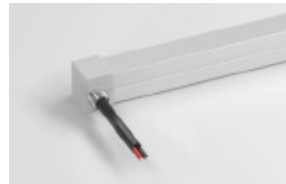

CURVE TUBE HORIZONTAL BEND 10 x 10mm

Linear Flexible Light Source. Compact size, IP67 and resistant to solvent & saltwater. Suitable for internal & external applications.

TECHNICAL DATA

Input Power	24V DC	
CRI	> 90	
IP Rating	IP67	
Bend Radius	Horizontal - 100mm Min. Radius	
Max. Length	5m (single power input)	
	10m (double power input)	
Dimensions	10 x 10mm	
	Triac	
	Dali	
Dimming Type	Bluetooth	
	10W	
Watts per meter	2700K	571lm
	3000K	623lm
	4000K	660lm
	5000K	677lm
	6000K	690lm
	Red	275lm
	Green	540lm
	Blue	131lm
	Yellow	246lm
Pink	452lm	
Mounting	Stainless Steel Mounting Clip	
	Aluminium Mounting Channel	
Connectors	Integral End Cap (Front / Side / Bottom)	
	Silicone End Cap (Front / Side / Bottom)	
Product Code	DL-CTHS-1010	

Indoor/Outdoor | Recessed | Architectural Details

DL-CTHS-1010
PRODUCT CODE

CONNECTION & MOUNTING

INTEGRAL END CAP (IC)

END CABLE (EC)

SIDE CABLE (SC)

BOTTOM CABLE (BC)

SILICONE END CAP (SC)

STAINLESS STEEL MOUNTING CLIP

Stainless Steel Mounting Clip
11.6mm (W) x 7.6mm (H)

ALUMINIUM MOUNTING CHANNEL

Aluminum Channel
12.4mm (W) x 13mm (H)

TECHNICAL DRAWINGS

Horizontal Bend

LED Strip

Minimum Bending Radius 100mm

ORDERING GUIDE

Mode	IP	Curve Tube Length	Dimming	Colour (CCT)	Mounting	Connector
DL-CTHS-1010	IP67 IP67	5m 5m 10m 10m Custom C	Dali DD Bluetooth BB Triac TR	2700K 27K 3000K 3K 4000K 4K 5000K 5K 6000k 6K Red R Green G Blue B Yellow Y Pink P	S. Steel Mounting Clip Aluminium Channel	Integral Cap- End Cable ICEC Integral Cap- Side Cable ICSC Integral Cap- Bottom Cable ICBC Silicone Cap- End Cable SCEC Silicone Cap- Side Cable SCSC Silicone Cap- Bottom Cable SCBC