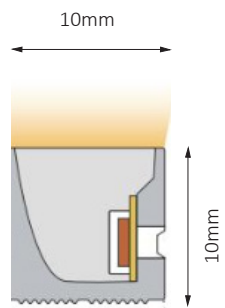

CURVE TUBE HORIZONTAL BEND 10 x 10mm

Linear Flexible Light Source. Compact size, IP67 and resistant to solvent & saltwater. Suitable for internal & external applications.

TECHNICAL DATA

Input Power	24V DC	
CRI	> 90	
IP Rating	IP67	
Bend Radius	Horizontal - 100mm Min. Radius	
Max. Length	5m (single power input)	
	10m (double power input)	
Dimensions	10 x 10mm	
	Triac	
	Dali	
Dimming Type	Bluetooth	
	10W	
Watts per meter	2700K	571lm
	3000K	623lm
	4000K	660lm
	5000K	677lm
	6000K	690lm
	Red	275lm
	Green	540lm
	Blue	131lm
	Yellow	246lm
Pink	452lm	
Mounting	Stainless Steel Mounting Clip	
	Aluminium Mounting Channel	
Connectors	Integral End Cap (Front / Side / Bottom)	
	Silicone End Cap (Front / Side / Bottom)	
Product Code	DL-CTHS-1010	

Indoor/Outdoor | Recessed | Architectural Details

DL-CTHS-1010
PRODUCT CODE

CONNECTION & MOUNTING

INTEGRAL END CAP (IC)

END CABLE (EC)

SIDE CABLE (SC)

BOTTOM CABLE (BC)

SILICONE END CAP (SC)

STAINLESS STEEL MOUNTING CLIP

Stainless Steel Mounting Clip
11.6mm (W) x 7.6mm (H)

ALUMINIUM MOUNTING CHANNEL

Aluminum Channel
12.4mm (W) x 13mm (H)

TECHNICAL DRAWINGS

Horizontal Bend

LED Strip

Minimum Bending Radius 100mm