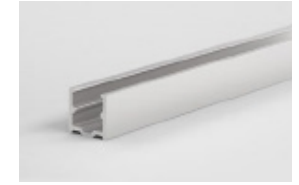

CURVE TUBE HORIZONTAL BEND 10 x 10mm

Linear Flexible Light Source. Compact size, IP67 and resistant to solvent & saltwater. Suitable for internal & external applications.

TECHNICAL DATA

Input Power	24V DC	
CRI	> 90	
IP Rating	IP67	
Bend Radius	Horizontal - 100mm Min. Radius	
Max. Length	5m (single power input)	
	10m (double power input)	
Dimensions	10 x 10mm	
	Triac	
	Dali	
Dimming Type	Bluetooth	
	10W	
Watts per meter	2700K	571lm
	3000K	623lm
	4000K	660lm
	5000K	677lm
	6000K	690lm
	Red	275lm
	Green	540lm
	Blue	131lm
	Yellow	246lm
Pink	452lm	
Mounting	Stainless Steel Mounting Clip	
	Aluminium Mounting Channel	
Connectors	Integral End Cap (Front / Side / Bottom)	
	Silicone End Cap (Front / Side / Bottom)	
Product Code	DL-CTHS-1010	

Indoor/Outdoor | Recessed | Architectural Details

DL-CTHS-1010
PRODUCT CODE

CONNECTION & MOUNTING

INTEGRAL END CAP (IC)

END CABLE (EC)

SIDE CABLE (SC)

BOTTOM CABLE (BC)

SILICONE END CAP (SC)

STAINLESS STEEL MOUNTING CLIP

Stainless Steel Mounting Clip
11.6mm (W) x 7.6mm (H)

ALUMINIUM MOUNTING CHANNEL

Aluminum Channel
12.4mm (W) x 13mm (H)

TECHNICAL DRAWINGS

Horizontal Bend

LED Strip

Minimum Bending Radius 100mm

ORDERING GUIDE

Mode	IP	Curve Tube Length	Dimming	Colour (CCT)	Mounting	Connector
DL-CTHS-1010	IP67 IP67	5m 5m 10m 10m Custom C	Dali DD Bluetooth BB Triac TR	2700K 27K 3000K 3K 4000K 4K 5000K 5K 6000k 6K Red R Green G Blue B Yellow Y Pink P	S. Steel Mounting Clip Aluminium Channel	Integral Cap- End Cable ICEC Integral Cap- Side Cable ICSC Integral Cap- Bottom Cable ICBC Silicone Cap- End Cable SCEC Silicone Cap- Side Cable SCSC Silicone Cap- Bottom Cable SCBC