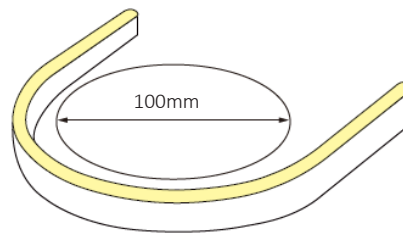

CURVE TUBE HORIZONTAL BEND 10 x 10mm

Linear Flexible Light Source. Compact size, IP67 and resistant to solvent & saltwater. Suitable for internal & external applications.

TECHNICAL DATA

Input Power	24V DC	
CRI	> 90	
IP Rating	IP67	
Bend Radius	Horizontal - 100mm Min. Radius	
Max. Length	5m (single power input)	
	10m (double power input)	
Dimensions	10 x 10mm	
	Triac	
	Dali	
Dimming Type	Bluetooth	
	10W	
Watts per meter	2700K	571lm
	3000K	623lm
	4000K	660lm
	5000K	677lm
	6000K	690lm
	Red	275lm
	Green	540lm
	Blue	131lm
	Yellow	246lm
Pink	452lm	
Mounting	Stainless Steel Mounting Clip	
	Aluminium Mounting Channel	
Connectors	Integral End Cap (Front / Side / Bottom)	
	Silicone End Cap (Front / Side / Bottom)	
Product Code	DL-CTHS-1010	

Indoor/Outdoor | Recessed | Architectural Details

DL-CTHS-1010
PRODUCT CODE

CONNECTION & MOUNTING

INTEGRAL END CAP (IC)

END CABLE (EC)

SIDE CABLE (SC)

BOTTOM CABLE (BC)

SILICONE END CAP (SC)

STAINLESS STEEL MOUNTING CLIP

Stainless Steel Mounting Clip
11.6mm (W) x 7.6mm (H)

ALUMINIUM MOUNTING CHANNEL

Aluminum Channel
12.4mm (W) x 13mm (H)

TECHNICAL DRAWINGS

Horizontal Bend

LED Strip

Minimum Bending Radius 100mm

ORDERING GUIDE

Mode	IP	Curve Tube Length	Dimming	Colour (CCT)	Mounting	Connector
DL-CTHS-1010	IP67 IP67	5m 5m 10m 10m Custom C	Dali DD Bluetooth BB Triac TR	2700K 27K 3000K 3K 4000K 4K 5000K 5K 6000k 6K Red R Green G Blue B Yellow Y Pink P	S. Steel Mounting Clip Aluminium Channel	Integral Cap- End Cable ICEC Integral Cap- Side Cable ICSC Integral Cap- Bottom Cable ICBC Silicone Cap- End Cable SCEC Silicone Cap- Side Cable SCSC Silicone Cap- Bottom Cable SCBC