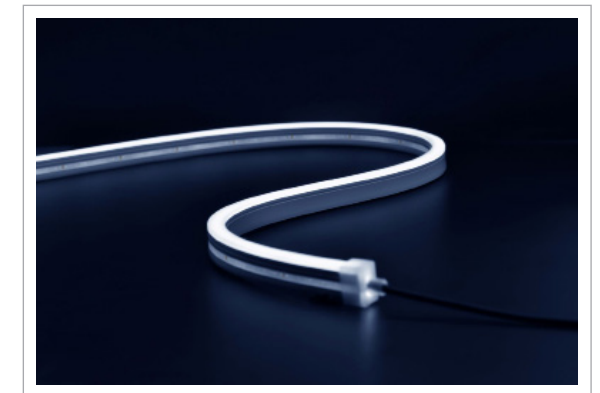

CURVE TUBE HORIZONTAL BEND 10 x 10mm

Linear Flexible Light Source. Compact size, IP67 and resistant to solvent & saltwater. Suitable for internal & external applications.

TECHNICAL DATA

Input Power	24V DC	
CRI	> 90	
IP Rating	IP67	
Bend Radius	Horizontal - 100mm Min. Radius	
Max. Length	5m (single power input)	
	10m (double power input)	
Dimensions	10 x 10mm	
	Triac	
	Dali	
Dimming Type	Bluetooth	
	10W	
Watts per meter	2700K	571lm
	3000K	623lm
	4000K	660lm
	5000K	677lm
	6000K	690lm
	Red	275lm
	Green	540lm
	Blue	131lm
	Yellow	246lm
Pink	452lm	
Mounting	Stainless Steel Mounting Clip	
	Aluminium Mounting Channel	
Connectors	Integral End Cap (Front / Side / Bottom)	
	Silicone End Cap (Front / Side / Bottom)	
Product Code	DL-CTHS-1010	

Indoor/Outdoor | Recessed | Architectural Details

DL-CTHS-1010
PRODUCT CODE

CONNECTION & MOUNTING

INTEGRAL END CAP (IC)

END CABLE (EC)

SIDE CABLE (SC)

BOTTOM CABLE (BC)

SILICONE END CAP (SC)

STAINLESS STEEL MOUNTING CLIP

Stainless Steel Mounting Clip
11.6mm (W) x 7.6mm (H)

ALUMINIUM MOUNTING CHANNEL

Aluminum Channel
12.4mm (W) x 13mm (H)

TECHNICAL DRAWINGS

Horizontal Bend

LED Strip

Minimum Bending Radius 100mm

ORDERING GUIDE

Mode	IP	Curve Tube Length	Dimming	Colour (CCT)	Mounting	Connector
DL-CTHS-1010	IP67 IP67	5m 5m 10m 10m Custom C	Dali DD Bluetooth BB Triac TR	2700K 27K 3000K 3K 4000K 4K 5000K 5K 6000k 6K Red R Green G Blue B Yellow Y Pink P	S. Steel Mounting Clip Aluminium Channel	Integral Cap- End Cable ICEC Integral Cap- Side Cable ICSC Integral Cap- Bottom Cable ICBC Silicone Cap- End Cable SCEC Silicone Cap- Side Cable SCSC Silicone Cap- Bottom Cable SCBC