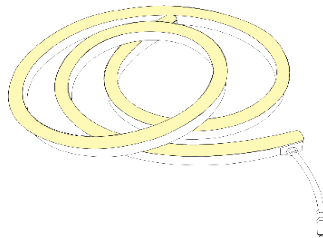

TECHNICAL DATA

Input Power	24V DC
CRI	> 90
IP Rating	IP67 (Screwed End Connectors) IP68 (Moulded Cable End)
Bend Radius	Horizontal - 80mm Min. Radius
Max. Length	5m (single input power) 10m (double input power)
Dimensions	11.5 x 21mm
Dimming Type	Triac Dali Bluetooth
Watts per meter	12W 15W-RGBW
CCT & Lumens per meter	2700K 735lm 3000K 785lm 4000K 830lm 5000K 830lm Blue RGBW (15W)
Mounting	Mounting Clip Aluminium Mounting Channel
Connectors	Integral End Cap (Front / Side / Bottom) Silicone End Cap (Front / Side / Bottom)
Product Code	DL-CTHP-1121-120

Indoor/Outdoor | Recessed | Architectural Details

DL-CTHP-1121-120

PRODUCT CODE

CONNECTION & MOUNTING

INTEGRAL END CAP (IC)

END CABLE (EC)

SIDE CABLE (SC)

BOTTOM CABLE (BC)

SILICONE END CAP (SC)

ALUMINIUM MOUNTING CLIP

Aluminium Mounting Clip
14.3mm (W) x 17.6mm (H)

ALUMINIUM MOUNTING CHANNEL

Aluminum Channel
14.3mm (W) x 17.6mm (H)
**available in 1m lengths*

TECHNICAL DRAWINGS

11.5mm

Horizontal Bend

Minimum Bending Radius 80mm

21mm

ORDERING GUIDE

Mode	IP	Curve Tube Length	Dimming	Colour (CCT)	Mounting	Connector
DL-CTHP-1121-120	IP67 IP67 IP68 IP68	5m 5m 10m 10m Custom C	Dali DD Bluetooth BB Triac TR	2700K 27K 3000K 3K 4000K 4K 5000K 5K	Mounting Clip Aluminium Channel	Integral Cap- End Cable ICEC Integral Cap- Side Cable ICSC Integral Cap- Bottom Cable ICBC Silicone Cap- End Cable SCEC Silicone Cap- Side Cable SCSC Silicone Cap- Bottom Cable SCBC