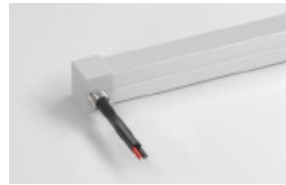

120° LED CURVE TUBE HORIZONTAL BEND 11.5 x 21mm

A flexible, simple LED linear lighting system made from durable PVC. It has multiple applications including architectural interiors and exteriors, commercial applications, from joinery to neon signage and decorative sculptural elements.

TECHNICAL DATA

Input Power	24V DC
CRI	> 90
IP Rating	IP67 (Screwed End Connectors) IP68 (Moulded Cable End)
Bend Radius	Horizontal - 80mm Min. Radius
Max. Length	5m (single input power) 10m (double input power)
Dimensions	11.5 x 21mm
Dimming Type	Triac Dali Bluetooth
Watts per meter	12W 15W-RGBW
CCT & Lumens per meter	2700K 735lm 3000K 785lm 4000K 830lm 5000K 830lm Blue RGBW (15W)
Mounting	Mounting Clip Aluminium Mounting Channel
Connectors	Integral End Cap (Front / Side / Bottom) Silicone End Cap (Front / Side / Bottom)
Product Code	DL-CTHP-1121-120

Indoor/Outdoor | Recessed | Architectural Details

DL-CTHP-1121-120

PRODUCT CODE

CONNECTION & MOUNTING

INTEGRAL END CAP (IC)

END CABLE (EC)

SIDE CABLE (SC)

BOTTOM CABLE (BC)

SILICONE END CAP (SC)

ALUMINIUM MOUNTING CLIP

Aluminium Mounting Clip
14.3mm (W) x 17.6mm (H)

ALUMINIUM MOUNTING CHANNEL

Aluminum Channel
14.3mm (W) x 17.6mm (H)
**available in 1m lengths*

TECHNICAL DRAWINGS