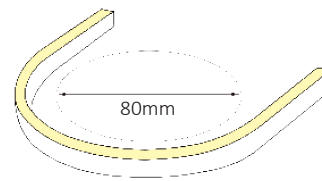

TECHNICAL DATA

Input Power	24V DC
CRI	> 90
IP Rating	IP67 (Screwed End Connectors) IP68 (Moulded Cable End)
Bend Radius	Horizontal - 80mm Min. Radius
Max. Length	5m (single input power) 10m (double input power)
Dimensions	11.5 x 21mm
Dimming Type	Triac Dali Bluetooth
Watts per meter	12W 15W-RGBW
CCT & Lumens per meter	2700K 735lm 3000K 785lm 4000K 830lm 5000K 830lm Blue RGBW (15W)
Mounting	Mounting Clip Aluminium Mounting Channel
Connectors	Integral End Cap (Front / Side / Bottom) Silicone End Cap (Front / Side / Bottom)
Product Code	DL-CTHP-1121-120

SILICONE END CAP (SC)

ALUMINIUM MOUNTING CLIP

Aluminium Mounting Clip
14.3mm (W) x 17.6mm (H)

ALUMINIUM MOUNTING CHANNEL

Aluminum Channel
14.3mm (W) x 17.6mm (H)
**available in 1m lengths*

TECHNICAL DRAWINGS

11.5mm

Horizontal Bend

Minimum Bending Radius 80mm

21mm

ORDERING GUIDE

Mode	IP	Curve Tube Length	Dimming	Colour (CCT)	Mounting	Connector
DL-CTHP-1121-120	IP67 IP67 IP68 IP68	5m 5m 10m 10m Custom C	Dali DD Bluetooth BB Triac TR	2700K 27K 3000K 3K 4000K 4K 5000K 5K	Mounting Clip Aluminium Channel	Integral Cap- End Cable ICEC Integral Cap- Side Cable ICSC Integral Cap- Bottom Cable ICBC Silicone Cap- End Cable SCEC Silicone Cap- Side Cable SCSC Silicone Cap- Bottom Cable SCBC