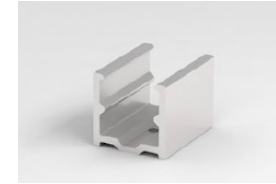

120° LED CURVE TUBE HORIZONTAL BEND 11.5 x 21mm

A flexible, simple LED linear lighting system made from durable PVC. It has multiple applications including architectural interiors and exteriors, commercial applications, from joinery to neon signage and decorative sculptural elements.

TECHNICAL DATA

Input Power	24V DC
CRI	> 90
IP Rating	IP67 (Screwed End Connectors) IP68 (Moulded Cable End)
Bend Radius	Horizontal - 80mm Min. Radius
Max. Length	5m (single input power) 10m (double input power)
Dimensions	11.5 x 21mm
Dimming Type	Triac Dali Bluetooth
Watts per meter	12W 15W-RGBW
CCT & Lumens per meter	2700K 735lm 3000K 785lm 4000K 830lm 5000K 830lm Blue RGBW (15W)
Mounting	Mounting Clip Aluminium Mounting Channel
Connectors	Integral End Cap (Front / Side / Bottom) Silicone End Cap (Front / Side / Bottom)
Product Code	DL-CTHP-1121-120

Indoor/Outdoor | Recessed | Architectural Details

DL-CTHP-1121-120

PRODUCT CODE

CONNECTION & MOUNTING

INTEGRAL END CAP (IC)

END CABLE (EC)

SIDE CABLE (SC)

BOTTOM CABLE (BC)

SILICONE END CAP (SC)

ALUMINIUM MOUNTING CLIP

Aluminium Mounting Clip
14.3mm (W) x 17.6mm (H)

ALUMINIUM MOUNTING CHANNEL

Aluminum Channel
14.3mm (W) x 17.6mm (H)
**available in 1m lengths*

TECHNICAL DRAWINGS