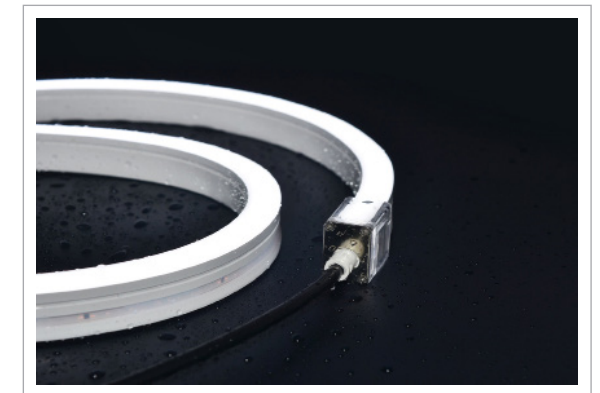

120° LED CURVE TUBE HORIZONTAL BEND 11.5 x 21mm

A flexible, simple LED linear lighting system made from durable PVC. It has multiple applications including architectural interiors and exteriors, commercial applications, from joinery to neon signage and decorative sculptural elements.

TECHNICAL DATA

Input Power	24V DC
CRI	> 90
IP Rating	IP67 (Screwed End Connectors) IP68 (Moulded Cable End)
Bend Radius	Horizontal - 80mm Min. Radius
Max. Length	5m (single input power) 10m (double input power)
Dimensions	11.5 x 21mm
Dimming Type	Triac Dali Bluetooth
Watts per meter	12W 15W-RGBW
CCT & Lumens per meter	2700K 735lm 3000K 785lm 4000K 830lm 5000K 830lm Blue RGBW (15W)
Mounting	Mounting Clip Aluminium Mounting Channel
Connectors	Integral End Cap (Front / Side / Bottom) Silicone End Cap (Front / Side / Bottom)
Product Code	DL-CTHP-1121-120

Indoor/Outdoor | Recessed | Architectural Details

DL-CTHP-1121-120

PRODUCT CODE

CONNECTION & MOUNTING

INTEGRAL END CAP (IC)

END CABLE (EC)

SIDE CABLE (SC)

BOTTOM CABLE (BC)

11.5mm

Horizontal Bend

Minimum Bending Radius 80mm

21mm

ORDERING GUIDE

Mode	IP	Curve Tube Length	Dimming	Colour (CCT)	Mounting	Connector
DL-CTHP-1121-120	IP67 IP67 IP68 IP68	5m 5m 10m 10m Custom C	Dali DD Bluetooth BB Triac TR	2700K 27K 3000K 3K 4000K 4K 5000K 5K	Mounting Clip Aluminium Channel	Integral Cap- End Cable ICEC Integral Cap- Side Cable ICSC Integral Cap- Bottom Cable ICBC Silicone Cap- End Cable SCEC Silicone Cap- Side Cable SCSC Silicone Cap- Bottom Cable SCBC