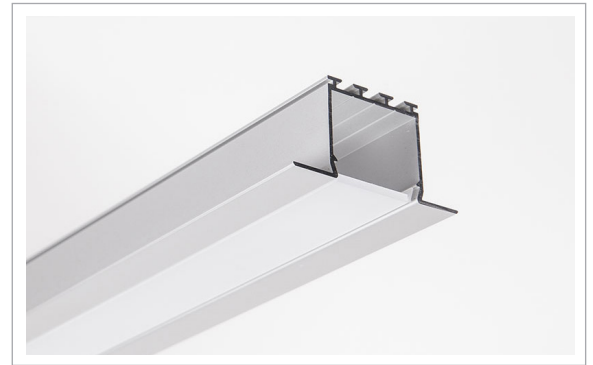

Large Recessed Architectural Linear Profile 46mm x 25mm.

TECHNICAL DATA

Application	Office, Kitchen, Bathroom, Niche/Cove, Facades, Wall Lighting, Stairs and Handrails, Furniture, Urban Architecture.
Input Power	12V DC 24V DC
Power Consumption	10W, 14W, 19W
IP Rating	IP65
Materials	Profile: Anodised Aluminium Lens: Frosted or Clear
Fitting Colour	Silver Anodised, Grey Anodised & White Powdercoated
LED options	Please see our Cob Strip or Curve Tube Range
Warranty	3 years

K-LARKO
PRODUCT CODE

■ Silver anodised ■ Grey anodised □ White powdercoated

SPECIFICATION CODE

■ K-LARKO/S	K-LARKO PROFILE SILVER
□ K-LARKO/W	K-LARKO PROFILE WHITE

ACCESSORIES

End Cap	K-EC-LARKO-SILVER
End Cap	K-EC-LARKO-WHITE