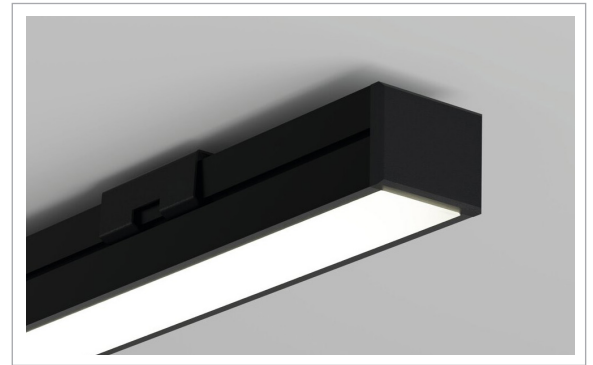

# K-PDS-4-PLUS

Small Architectural Linear Profile.

## TECHNICAL DATA

Application	Office, Kitchen, Bathroom, Niche/Cove, Facades, Wall Lighting, Stairs and Handrails, Furniture, Urban Architecture.
Input Power	12V DC   24V DC
Power Consumption	5W, 10W, 14W, 19W
IP Rating	IP65
Materials	Profile: Anodised Aluminium   Lens: Opal, Clear, Black
Fitting Colour	Black Anodised, White Lacquered, Silver Anodised
LED options	Please see our Cob Strip or Curve Tube Range
Warranty	3 years