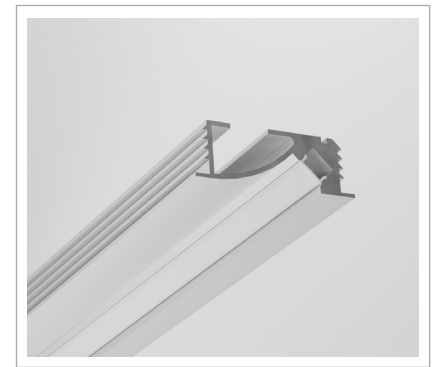

LP-034

LP - 034 is a deep recessed linear LED profile. Designed to illuminate the front of objects with backward luminous projection. When installed within joinery, it illuminates the face, ensuring a clear, well-defined view, avoiding backlit scenario

TECHNICAL DATA

Application Office, Kitchen, Bathroom, Niche/Cove, Fascades, Wall Lighting, Stairs and Handrails, Advertising, Furniture, Urban Architecture.

Input Power 24V DC

Power Consumption 10W

Lens Colours Diffuser, Transparent or Opal

Materials AL6063-T5

Fitting Colour Black, White, Silver

LED options Please see our Cob Strip or Curve Tube Range

Warranty 3 years

LP-034
PRODUCT CODE

■ Black anodised

SPECIFICATION CODE

- LP-034-S LP-034 PROFILE SILVER
- LP-034-B LP-034 PROFILE BLACK
- LP-034-W LP-034 PROFILE WHITE

SUITABLE LED COB STRIP

DL-C10-3K-24V-COB5

DIMENSIONS 5mm COB Strip

POWER INPUT 24V DC

IP RATING IP20

WATTS p/m 10W

LED 2700K, 3000K, 4000K, 6500K

DIMMING Available with suitable driver